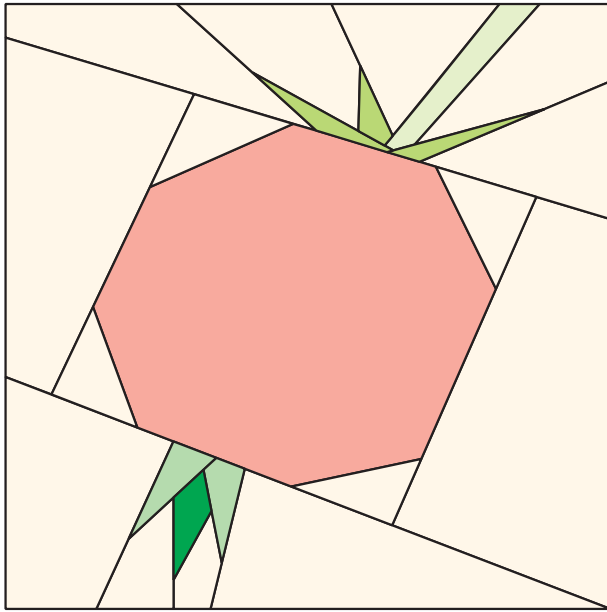

Rosehip

Blocksize: 4 x 4 inch

© Claudia Hasenbach 2007
Nußbaumerstraße 292
D - 50825 Köln

www.claudias-quilts.com
email: pattern@claudias-quilts.com

Artwork by www.graphicgarden.com

background

rosehip

Sewing order:

A + B + C

1 inch
please
measure after
printing!

Rosehip
pp-pattern 1/1