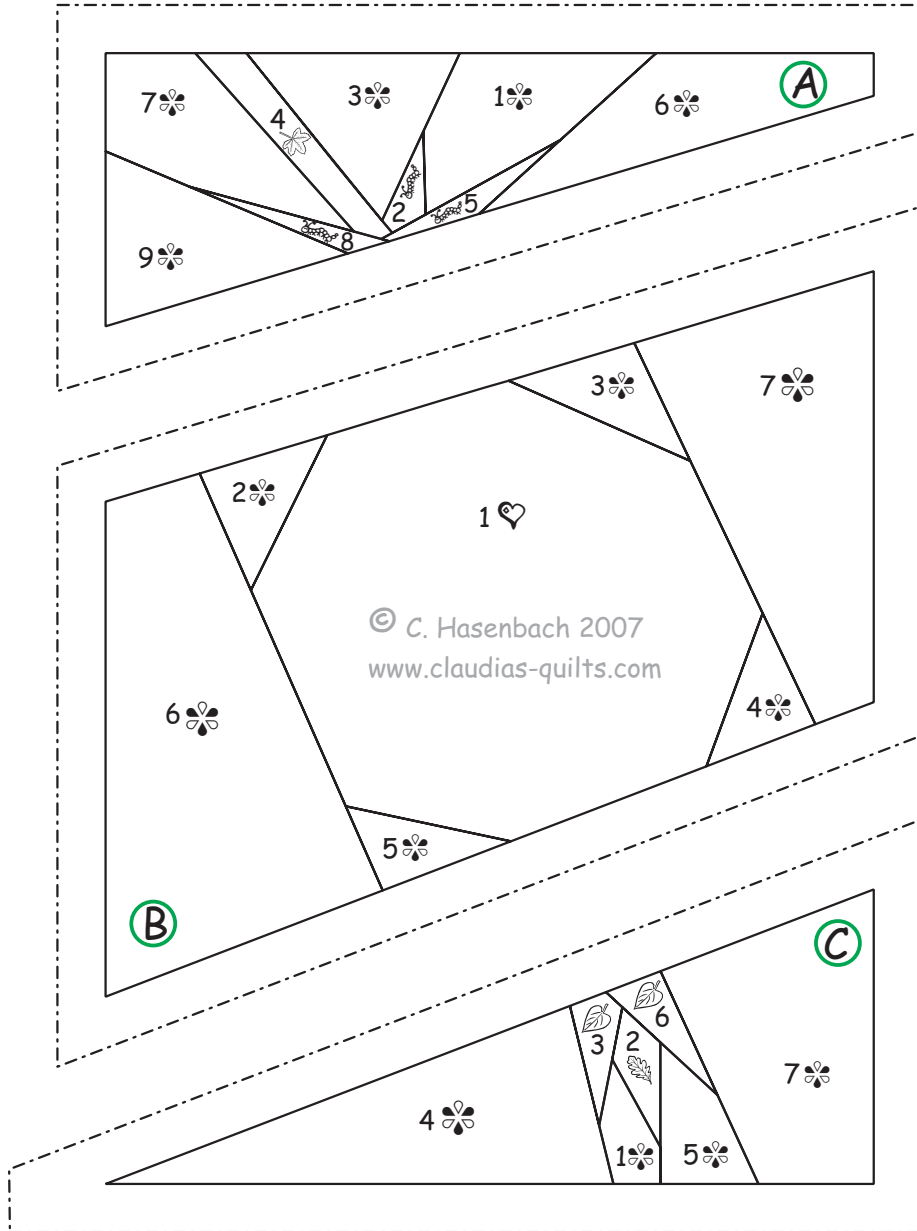

Rosehip

Blocksize: 4 x 4 inch

© Claudia Hasenbach 2007
Nußbaumerstraße 292
D - 50825 Köln

www.claudias-quilts.com
email: pattern@claudias-quilts.com

Artwork by www.graphicgarden.com

background

rosehip

Sewing order:

A + B + C

1 inch
please
measure after
printing!

Rosehip
pp-pattern 1/1