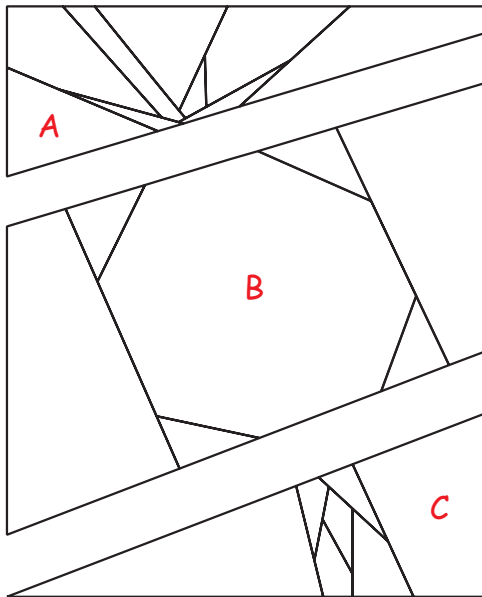

Rosehip

Blocksize: 4 x 4 inch

© Claudia Hasenbach 2007
Nußbaumerstraße 292
D - 50825 Köln

www.claudias-quilts.com
email: pattern@claudias-quilts.com

Artwork by www.graphicgarden.com

background

rosehip

Sewing order:

A + B + C

1 inch
please
measure after
printing!

Rosehip
pp-pattern 1/1